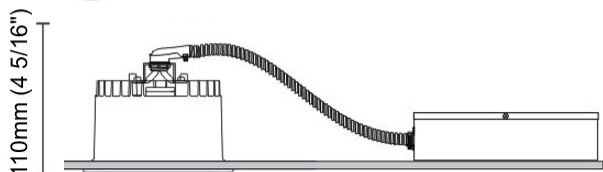

GENERAL

Series: Dixit
Subseries: Dixit RA11
Brand: Ivela
Division: Architectural
Mounting Type: Recessed
Mounting Location: Ceiling
Subcategory: Downlight

PHYSICAL

Shape: Round
Diameter (mm): 110
Diameter (in): 4 ⁵/₁₆
Height (mm): 70
Height (in): 2 ⁷/₁₆
Min. Recessing Depth (mm): 110
Min. Recessing Depth (in): 4 ¹⁵/₁₆
Light Distribution: Direct
Weight (kg): 0.6
Weight (lbs): 1.32
Diffuser: Clear Polycarbonate
Fixture Finish: MWH
Fixture Material: Aluminum Die Cast
Cut-out Measurements: 100mm / 3 15/16"

ELECTRICAL

Lamp Type: LED
Total Output Wattage (W): 12 / 18 / 26
Dimming: Tri-Mode (Non-Dimming and Phase Dimming (120Vac only) and 0-10V Dimming)
Driver Included: No
Driver Location: Recessed Housing
Driver Type: Constant Current - Universal
Driver Class: Class 2
Input Voltage (V): 120 - 277
Constant Current (MA): 350 / 500 / 700

LED

Number of LEDs: 1
Color Temperature (°K): 2700 / 3000 / 4000
Max. Delivered Lumen (lm): 1513 / 2092 / 2759
CRI: >85 CRI
Efficiency (%): 89
Lamp Life (hrs): 50000
Upon Request: 3500K upon request

OPTICAL

Optic°: 55
Adjustability: Fixed
Upon Request: Optic 18° or 30° (mirror-metallized) / 70° (white)

RATINGS AND CERTIFICATIONS

Certified By: Certified for North American Standards
IP rating: IP43
IK Rating: IK08
Glare Rating: ≤ 19