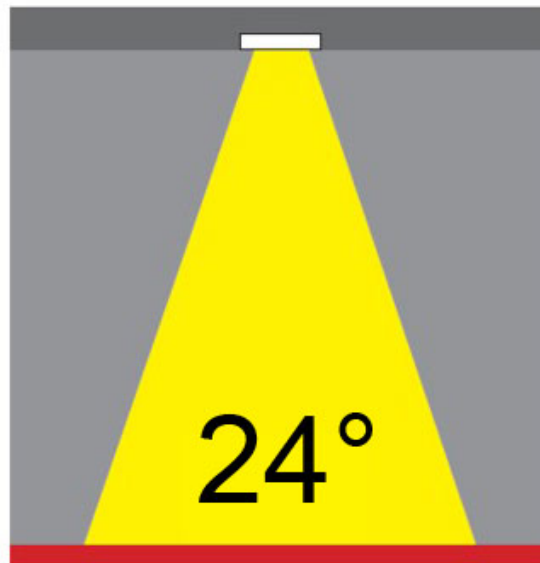

DIXIT RA8 RECESSED

A56057-

PROJECT
TYPE
SPECIFIER
QUANTITY
DATE

	DP	DV		Order Example		K°
Dimming	Phase	0-10V		L5XXXXXX-DV-30K		
Color Temperature	27K	30K	35K	40K		K°
	2700K	3000K	3500K	4000K	0-10V	3000K