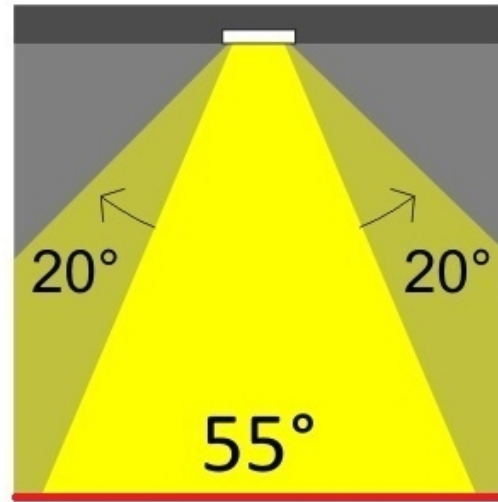

DIXIT RA11 RECESSED

A56024-

PROJECT	
TYPE	
SPECIFIER	
QUANTITY	
DATE	

	DP	DV		
Dimming	Phase	0-10V		
Color Temperature	27K	30K	35K	40K
	2700K	3000K	3500K	4000K

Order Example **K°**
L5XXXXXX-DV-30K
0-10V
3000K