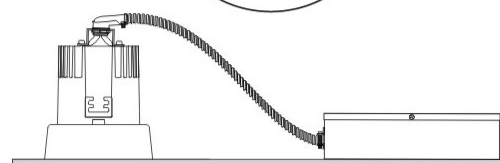

Ø96mm 3 3/4"