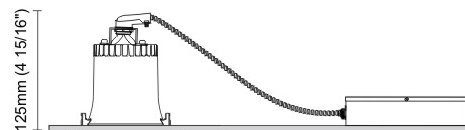

DIXIT RA8 RECESSED

A56077-

base number _____
Color _____
Temperature _____

1. To build a product code in our configurator select the specify button on the base model # product page
2. To build a manual product code on this datasheet choose from the options listed below in blue font and add the suffix to the base model #

GENERAL

Series: Dixit
Subseries: Dixit RA8
Brand: Ivela
Division: Architectural
Mounting Type: Recessed
Mounting Location: Ceiling
Subcategory: Downlight

PHYSICAL

Shape: Round
Diameter (mm): 103
Diameter (in): 4 1/16
Height (mm): 85
Height (in): 3 3/8
Min. Recessing Depth (mm): 125
Min. Recessing Depth (in): 4 15/16
Light Distribution: Direct
Weight (kg): 0.3
Weight (lbs): 0.66
Diffuser: Clear Polycarbonate
Fixture Finish: MWH
Fixture Material: Aluminum Die Cast
Cut-out Measurements: 96mm / 3 3/4"

ELECTRICAL

Lamp Type: LED
Total Output Wattage (W): 9 / 12
Dimming: Tri-Mode (Non-Dimming and Phase Dimming (120Vac only) and 0-10V Dimming)
Driver Included: No
Driver Location: Recessed Housing
Driver Type: Constant Current - Universal
Driver Class: Class 2
Input Voltage (V): 120 - 277
Constant Current (MA): 250 / 350

LED

Number of LEDs: 1
Color Temperature (°K): 2700 / 3000
Max. Delivered Lumen (lm): 1096 / 1447
CRI: >90 CRI
Efficiency (%): 73
Lamp Life (hrs): 50000
Upon Request: 3500K upon request

OPTICAL

Optic°: 26
Adjustability: Fixed

RATINGS AND CERTIFICATIONS

Certified By: Certified for North American Standards
IP rating: IP43

103mm (4 1/16")

103mm (4 1/16")

Ø96mm
(3 3/4")