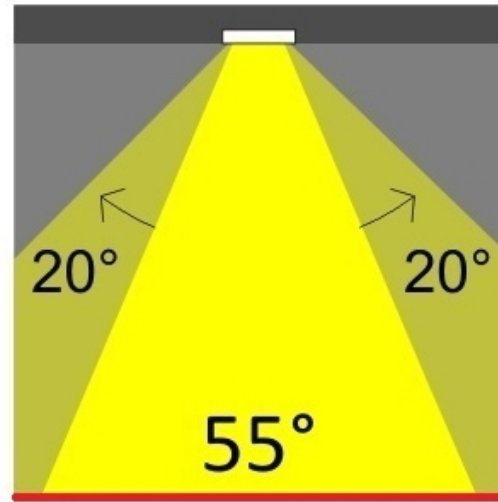

DIXIT RA11 RECESSED

A56024-

PROJECT	
TYPE	
SPECIFIER	
QUANTITY	
DATE	

	DP	DV	
Dimming	Phase	0-10V	
Color Temperature	27K 2700K	30K 3000K	35K 3500K
		40K 4000K	K°

Order Example **L5XXXXXX-DV-30K**

0-10V   3000K