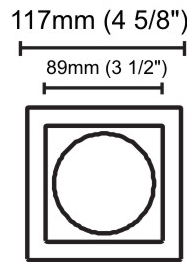

GENERAL

Series: Dixit
Subseries: Dixit RA11
Brand: Ivela
Division: Architectural
Mounting Type: Recessed
Mounting Location: Ceiling
Subcategory: Downlight

PHYSICAL

Shape: Square
Length (mm): 117
Length (in): 4 5/8
Width (mm): 117
Width (in): 4 5/8
Height (mm): 73
Height (in): 2 7/8
Min. Recessing Depth (mm): 113
Min. Recessing Depth (in): 4 1/2
Light Distribution: Direct
Weight (kg): 0.7
Weight (lbs): 1.54
Diffuser: Clear Polycarbonate
Fixture Finish: MWH
Fixture Material: Aluminum Die Cast
Cut-out Measurements: 100mm / 3 15/16"

ELECTRICAL

Lamp Type: LED
Total Output Wattage (W): 12 / 18 / 26
Dimming: Tri-Mode (Non-Dimming and Phase Dimming (120Vac only) and 0-10V Dimming)
Driver Included: No
Driver Location: Recessed Housing
Driver Type: Constant Current - Universal
Driver Class: Class 2
Input Voltage (V): 120 - 277
Constant Current (MA): 350 / 500 / 700

LED

Number of LEDs: 1
Color Temperature (°K): 2700 / 3000 / 4000
Max. Delivered Lumen (lm): 1513 - 1602 / 2092 - 2180 / 2759 - 2848
CRI: >85 CRI
Efficiency (%): 89
Lamp Life (hrs): 50000
Upon Request: 3500K upon request

OPTICAL

Optic°: 55
Adjustability: Fixed
Upon Request: Optic 12° or 30° (mirror-metallized) / 70° (white)

RATINGS AND CERTIFICATIONS

Certified By: Certified for North American Standards
IP rating: IP43
IK Rating: IK08
Glare Rating: ≤ 19