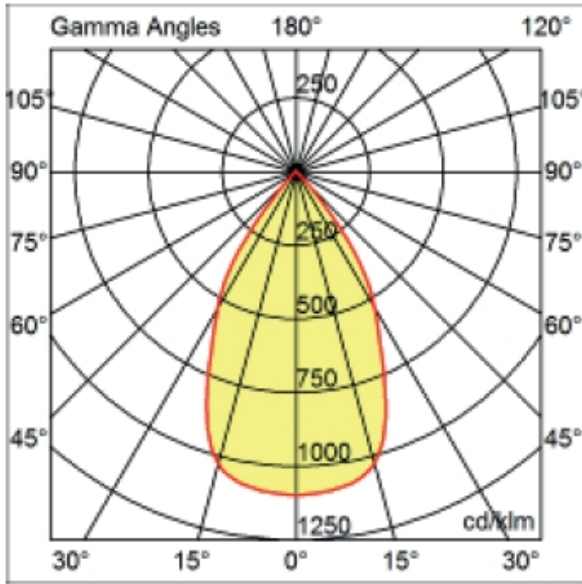

DIXIT RA11 RECESSED

A56024-

PROJECT	
TYPE	
SPECIFIER	
QUANTITY	
DATE	

	DP	DV	
Dimming	Phase	0-10V	
Color Temperature	27K 2700K	30K 3000K	35K 3500K
		40K 4000K	K°

Order Example **L5XXXXXX-DV-30K**

0-10V   3000K