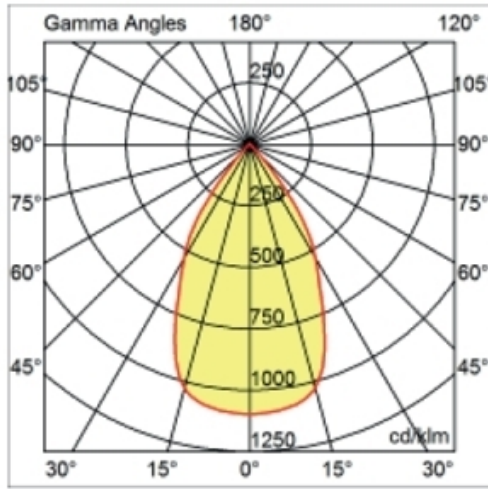

DIXIT RA11 RECESSED

A56020-

PROJECT	
TYPE	
SPECIFIER	
QUANTITY	
DATE	

RA 11 DIXIT LED 12W 1700LM 3000K				R:100%		I.Max:1096 Cd/Klm					
H[m]	D[m]	Max lux	Med lux	Alpha=55°		H[m]	D[m]	Max lux	Med lux	Beta=55°	
1.00	1.13	1658	898			1.00	1.13	1658	898		
2.00	2.26	415	224			2.00	2.26	415	224		
3.00	3.38	184	100			3.00	3.38	184	100		
4.00	4.51	104	56			4.00	4.51	104	56		
5.00	5.64	66	36			5.00	5.64	66	36		

	DP	DV	
Dimming	Phase	0-10V	
Color Temperature	27K 30K 35K 40K		K°
	2700K 3000K 3500K 4000K		

Order Example **L5XXXXXX-DV-30K**

0-10V **3000K**