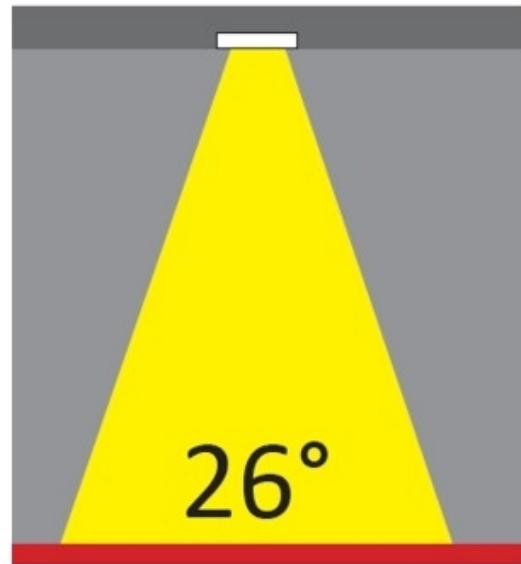

DIXIT RA8 RECESSED

A56077-

PROJECT	
TYPE	
SPECIFIER	
QUANTITY	
DATE	

	DP	DV	
Dimming	Phase	0-10V	
Color Temperature	27K	30K	35K
	2700K	3000K	3500K

Order Example **K°**
L5XXXXXX-DV-30K
0-10V **3000K**