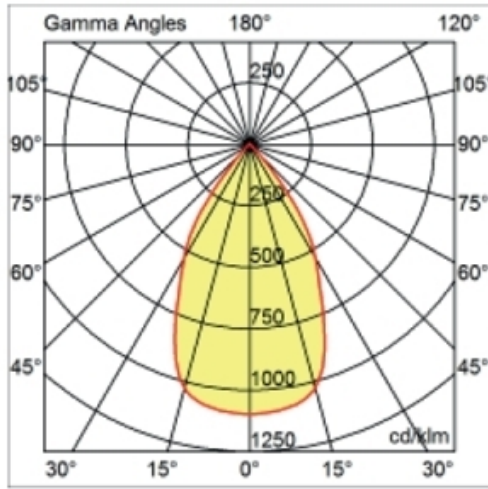

PROJECT	
TYPE	
SPECIFIER	
QUANTITY	
DATE	

RA 11 DIXIT LED SOFT 12W 1700 lm 3000K					R:100%		I.Max:1293 Cd/Klm			
H[m]	D[m]	Max lux	Med lux	Alpha=54°	H[m]	D[m]	Max lux	Med lux	Beta=54°	
1.00	1.02	1913	1003		1.00	1.02	1913	1003		
2.00	2.04	478	251		2.00	2.04	478	251		
3.00	3.06	213	111		3.00	3.06	213	111		
4.00	4.08	120	63		4.00	4.08	120	63		
5.00	5.10	77	40		5.00	5.10	77	40		

Dimming	DP	DV	
	Phase	0-10V	
Color Temperature	27K	30K	35K
	2700K	3000K	3500K

Order Example **K°**

L5XXXXXX-DV-30K

0-10V **3000K**