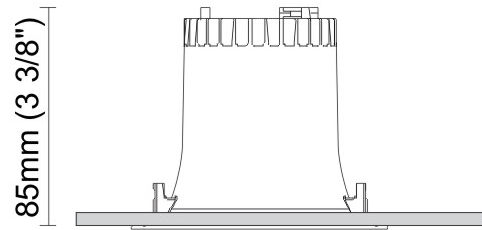

1. To build a product code in our configurator select the specify button on the base model # product page
2. To build a manual product code on this datasheet choose from the options listed below in blue font and add the suffix to the base model #

GENERAL

Series: Dixit
Subseries: Dixit RA8
Brand: Ivela
Division: Architectural
Mounting Type: Recessed
Mounting Location: Ceiling
Subcategory: Downlight

PHYSICAL

Shape: Round
Diameter (mm): 103
Diameter (in): 4 1/16
Height (mm): 85
Height (in): 3 3/8
Min. Recessing Depth (mm): 125
Min. Recessing Depth (in): 4 15/16
Light Distribution: Direct
Weight (kg): 0.3
Weight (lbs): 0.66
Diffuser: Clear Polycarbonate
Fixture Finish: MWH
Fixture Material: Aluminum Die Cast
Cut-out Measurements: 96mm / 3 3/4"

ELECTRICAL

Lamp Type: LED
Total Output Wattage (W): 9 / 12
Dimming: Tri-Mode (Non-Dimming and Phase Dimming (120Vac only) and 0-10V Dimming)
Driver Included: No
Driver Location: Recessed Housing
Driver Type: Constant Current - Universal
Driver Class: Class 2
Input Voltage (V): 120 - 277
Constant Current (MA): 250 / 350

LED

Number of LEDs: 1
Color Temperature (°K): 2700 / 3000
Max. Delivered Lumen (lm): 1096 / 1447
CRI: >90 CRI
Efficiency (%): 73
Lamp Life (hrs): 50000
Upon Request: 3500K upon request

OPTICAL

Optic°: 26
Adjustability: Fixed

RATINGS AND CERTIFICATIONS

Certified By: Certified for North American Standards
IP rating: IP43

103mm (4 1/16")

103mm (4 1/16")

Ø96mm
(3 3/4")