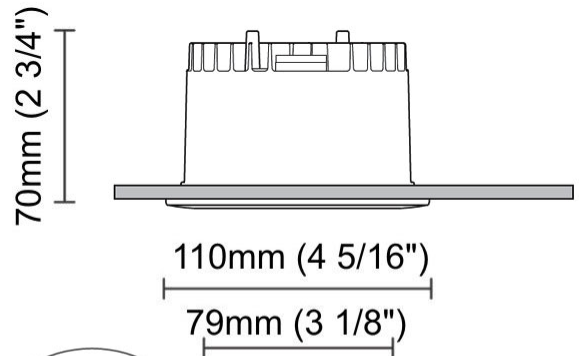

GENERAL

Series: Dixit
Subseries: Dixit RA11
Brand: Ivela
Division: Architectural
Mounting Type: Recessed
Mounting Location: Ceiling
Subcategory: Downlight

PHYSICAL

Shape: Round
Diameter (mm): 110
Diameter (in): 4 ⁵/₁₆
Height (mm): 70
Height (in): 2 ⁷/₁₆
Min. Recessing Depth (mm): 110
Min. Recessing Depth (in): 4 ¹⁵/₁₆
Light Distribution: Direct
Weight (kg): 0.6
Weight (lbs): 1.32
Diffuser: Clear Polycarbonate
Fixture Finish: MWH
Fixture Material: Aluminum Die Cast
Cut-out Measurements: 100mm / 3 15/16"

ELECTRICAL

Lamp Type: LED
Total Output Wattage (W): 12 / 18 / 26
Dimming: Tri-Mode (Non-Dimming and Phase Dimming (120Vac only) and 0-10V Dimming)
Driver Included: No
Driver Location: Recessed Housing
Driver Type: Constant Current - Universal
Driver Class: Class 2
Input Voltage (V): 120 - 277
Constant Current (MA): 350 / 500 / 700

LED

Number of LEDs: 1
Color Temperature (°K): 2700 / 3000 / 4000
Max. Delivered Lumen (lm): 1513 / 2092 / 2759
CRI: >85 CRI
Efficiency (%): 89
Lamp Life (hrs): 50000
Upon Request: 3500K upon request

OPTICAL

Optic°: 55
Adjustability: Fixed
Upon Request: Optic 18° or 30° (mirror-metallized) / 70° (white)

RATINGS AND CERTIFICATIONS

Certified By: Certified for North American Standards
IP rating: IP43
IK Rating: IK08
Glare Rating: ≤ 19