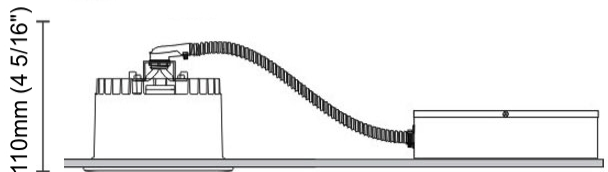

GENERAL

Series: Dixit
Subseries: Dixit RA11
Brand: Ivela
Division: Architectural
Mounting Type: Recessed
Mounting Location: Ceiling
Subcategory: Downlight

PHYSICAL

Shape: Round
Diameter (mm): 110
Diameter (in): 4 5/16
Height (mm): 70
Height (in): 2 3/4
Min. Recessing Depth (mm): 110
Min. Recessing Depth (in): 4 15/16
Light Distribution: Direct
Weight (kg): 0.6
Weight (lbs): 1.32
Diffuser: Clear Polycarbonate
Fixture Finish: MWH
Fixture Material: Aluminum Die Cast
Cut-out Measurements: 100mm / 3 15/16"

ELECTRICAL

Lamp Type: LED
Total Output Wattage (W): 12 / 18 / 26
Dimming: Tri-Mode (Non-Dimming and Phase Dimming (120Vac only) and 0-10V Dimming)
Driver Included: No
Driver Location: Recessed Housing
Driver Type: Constant Current - Universal
Driver Class: Class 2
Input Voltage (V): 120 - 277
Constant Current (MA): 350 / 500 / 700

LED

Number of LEDs: 1
Color Temperature (°K): 2700 / 3000 / 4000
Max. Delivered Lumen (lm): 1513 / 2092 / 2759
CRI: >85 CRI
Efficiency (%): 89
Lamp Life (hrs): 50000
Upon Request: 3500K upon request

OPTICAL

Optic°: 55
Adjustability: Fixed
Upon Request: Optic 18° or 30° (mirror-metallized) / 70° (white)

RATINGS AND CERTIFICATIONS

Certified By: Certified for North American Standards
IP rating: IP43
IK Rating: IK08
Glare Rating: ≤ 19