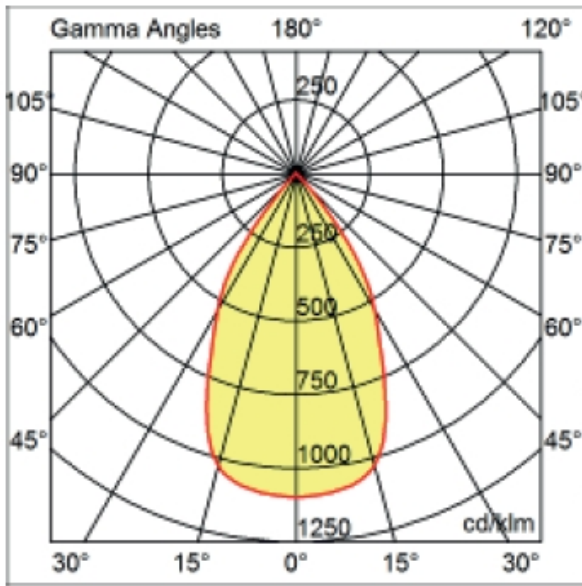

DIXIT RA11 RECESSED

A56024-

PROJECT	
TYPE	
SPECIFIER	
QUANTITY	
DATE	

	DP	DV		
Dimming	Phase	0-10V		
Color Temperature	27K	30K	35K	40K
	2700K	3000K	3500K	4000K

Order Example **K°**
L5XXXXXX-DV-30K
0-10V
3000K