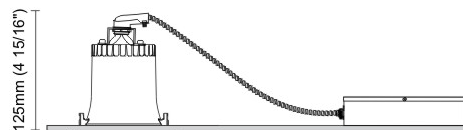

DIXIT RA8 RECESSED

A56077-

base number _____ Color _____
Temperature _____

1. To build a product code in our configurator select the specify button on the base model # product page
2. To build a manual product code on this datasheet choose from the options listed below in blue font and add the suffix to the base model #

GENERAL

Series: Dixit _____
Subseries: Dixit RA8 _____
Brand: Ivela _____
Division: Architectural _____
Mounting Type: Recessed _____
Mounting Location: Ceiling _____
Subcategory: Downlight _____

PHYSICAL

Shape: Round _____
Diameter (mm): 103 _____
Diameter (in): 4 1/16 _____
Height (mm): 85 _____
Height (in): 3 3/8 _____
Min. Recessing Depth (mm): 125 _____
Min. Recessing Depth (in): 4 15/16 _____
Light Distribution: Direct _____
Weight (kg): 0.3 _____
Weight (lbs): 0.66 _____
Diffuser: Clear Polycarbonate _____
Fixture Finish: MWH _____
Fixture Material: Aluminum Die Cast _____
Cut-out Measurements: 96mm / 3 3/4" _____

ELECTRICAL

Lamp Type: LED _____
Total Output Wattage (W): 9 / 12 _____
Dimming: Tri-Mode (Non-Dimming and Phase Dimming (120Vac only) and 0-10V Dimming) _____
Driver Included: No _____
Driver Location: Recessed Housing _____
Driver Type: Constant Current - Universal _____
Driver Class: Class 2 _____
Input Voltage (V): 120 - 277 _____
Constant Current (MA): 250 / 350 _____

LED

Number of LEDs: 1 _____
Color Temperature (°K): 2700 / 3000 _____
Max. Delivered Lumen (lm): 1096 / 1447 _____
CRI: >90 CRI _____
Efficiency (%): 73 _____
Lamp Life (hrs): 50000 _____
Upon Request: 3500K upon request _____

OPTICAL

Optic°: 26 _____
Adjustability: Fixed _____

RATINGS AND CERTIFICATIONS

Certified By: Certified for North American Standards _____
IP rating: IP43 _____

103mm (4 1/16")

103mm (4 1/16")

Ø96mm
(3 3/4")