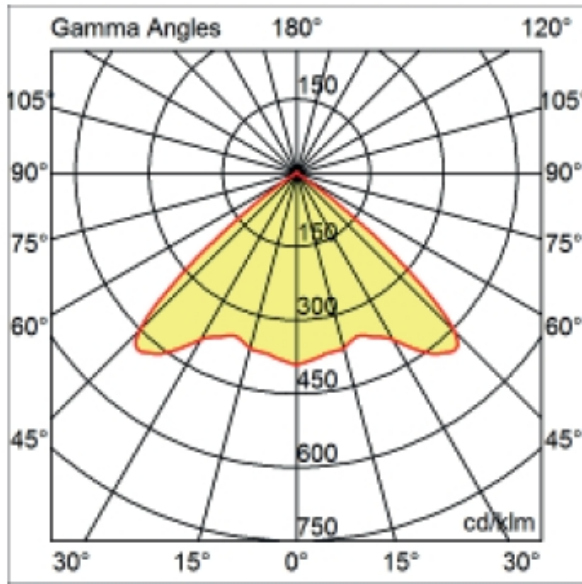

DIXIT RA20 RECESSED

A56015-

PROJECT	
TYPE	
SPECIFIER	
QUANTITY	
DATE	

	DP	DV		
Dimming	Phase	0-10V		
Color Temperature	27K 2700K	30K 3000K	35K 3500K	40K 4000K
				K°

Order Example **K°**
L5XXXXXX-DV-30K
0-10V
3000K