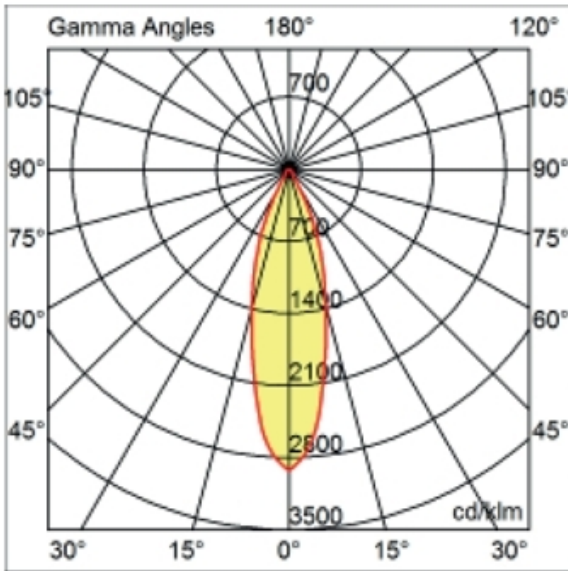

DIXIT RA8 RECESSED

A56077-

PROJECT	
TYPE	
SPECIFIER	
QUANTITY	
DATE	

	DP	DV	
Dimming	Phase	0-10V	
Color Temperature	27K	30K	35K
	2700K	3000K	3500K

Order Example **K°**
L5XXXXXX-DV-30K
0-10V **3000K**