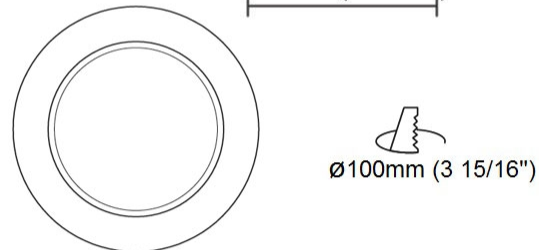

GENERAL

Series: Dixit
Subseries: Dixit RA11
Brand: Ivela
Division: Architectural
Mounting Type: Recessed
Mounting Location: Ceiling
Subcategory: Downlight

PHYSICAL

Shape: Round
Diameter (mm): 110
Diameter (in): 4 ⁵/₁₆
Height (mm): 70
Height (in): 2 ⁷/₁₆
Min. Recessing Depth (mm): 110
Min. Recessing Depth (in): 4 ¹⁵/₁₆
Light Distribution: Direct
Weight (kg): 0.6
Weight (lbs): 1.32
Diffuser: Clear Polycarbonate
Fixture Finish: MWH
Fixture Material: Aluminum Die Cast
Cut-out Measurements: 100mm / 3 15/16"

ELECTRICAL

Lamp Type: LED
Total Output Wattage (W): 12 / 18 / 26
Dimming: Tri-Mode (Non-Dimming and Phase Dimming (120Vac only) and 0-10V Dimming)
Driver Included: No
Driver Location: Recessed Housing
Driver Type: Constant Current - Universal
Driver Class: Class 2
Input Voltage (V): 120 - 277
Constant Current (MA): 350 / 500 / 700

LED

Number of LEDs: 1
Color Temperature (°K): 2700 / 3000 / 4000
Max. Delivered Lumen (lm): 1513 / 2092 / 2759
CRI: >85 CRI
Efficiency (%): 89
Lamp Life (hrs): 50000
Upon Request: 3500K upon request

OPTICAL

Optic°: 55
Adjustability: Fixed
Upon Request: Optic 18° or 30° (mirror-metallized) / 70° (white)

RATINGS AND CERTIFICATIONS

Certified By: Certified for North American Standards
IP rating: IP43
IK Rating: IK08
Glare Rating: ≤ 19