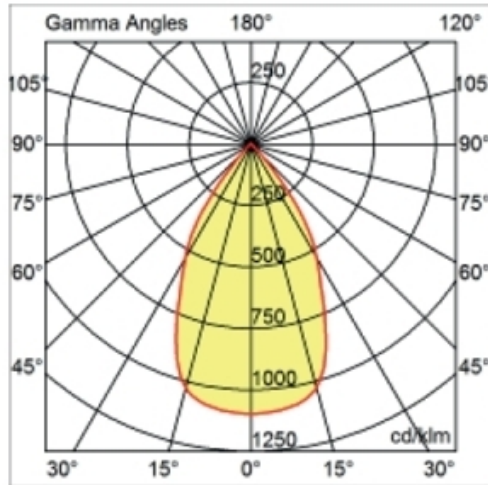

DIXIT RA11 RECESSED

A56051-

PROJECT	
TYPE	
SPECIFIER	
QUANTITY	
DATE	

	DP	DV	
Dimming	Phase	0-10V	
Color Temperature	27K 30K 35K 40K	2700K 3000K 3500K 4000K	K°

Order Example K°

L5XXXXXX-DV-30K

0-10V 3000K