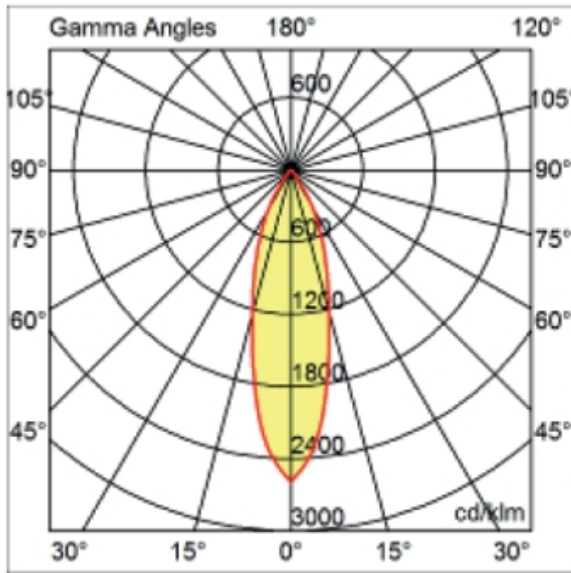

DIXIT RA8 RECESSED

A56069-

PROJECT	
TYPE	
SPECIFIER	
QUANTITY	
DATE	

	DP	DV	
Dimming	Phase	0-10V	
Color Temperature	27K 2700K	30K 3000K	35K 3500K
		40K 4000K	K°

Order Example **K°**
L5XXXXXX-DV-30K
0-10V
3000K