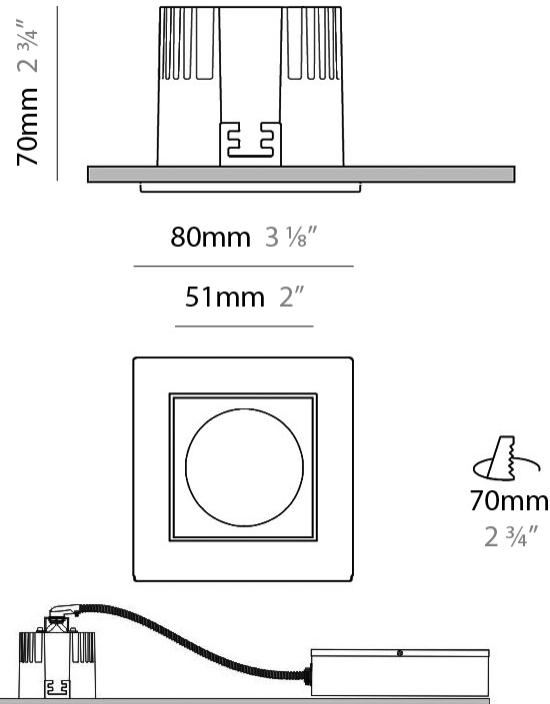

GENERAL

Series: Dixit
Subseries: Dixit RA8
Brand: Ivela
Division: Architectural
Mounting Type: Recessed
Mounting Location: Ceiling
Subcategory: Downlight

PHYSICAL

Shape: Square
Length (mm): 80
Length (in): 3 1/8
Width (mm): 80
Width (in): 3 1/8
Height (mm): 70
Height (in): 2 3/4
Min. Recessing Depth (mm): 110
Min. Recessing Depth (in): 4 3/16
Light Distribution: Direct
Weight (kg): 0.4
Weight (lbs): 0.88
Diffuser: Clear Polycarbonate
Fixture Finish: MWH
Fixture Material: Aluminum Die Cast
Cut-out Measurements: 70mm / 2 3/4"

ELECTRICAL

Lamp Type: LED
Total Output Wattage (W): 9 / 12
Dimming: Tri-Mode (Non-Dimming and Phase Dimming (120Vac only) and 0-10V Dimming)
Driver Included: No
Driver Location: Recessed Housing
Driver Type: Constant Current - Universal
Driver Class: Class 2
Input Voltage (V): 120 - 277
Constant Current (MA): 250 / 350

LED

Number of LEDs: 1
Color Temperature (°K): 2700 / 3000
Max. Delivered Lumen (lm): 1096 / 1447
CRI: >80 CRI
Efficiency (%): 87.7
Lamp Life (hrs): 50000
Upon Request: 3500K upon request

OPTICAL

Optic°: 26
Adjustability: Fixed
Upon Request: Optic 45° (mirror-metallized) / 65° (white)

RATINGS AND CERTIFICATIONS

Certified By: Certified for North American Standards
IP rating: IP44
IK Rating: IK08
Glare Rating: ≤ 19

PROJECT	_____
TYPE	_____
SPECIFIER	_____
QUANTITY	_____
DATE	_____