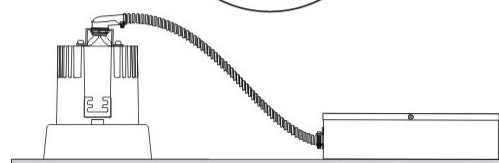

Ø96mm 3 3/4"